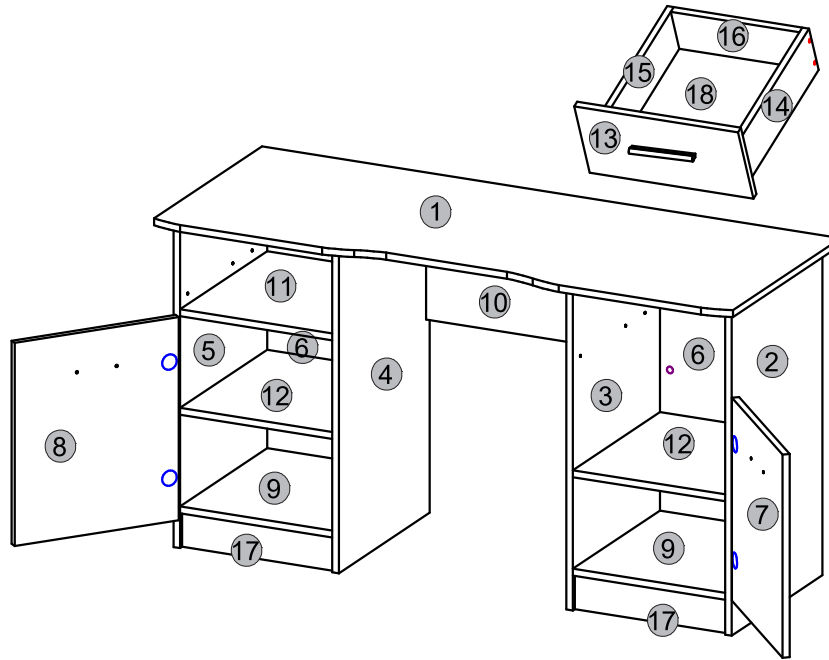

# Instalation manual

BIU\_140\_2D1S

Element symbol	Dimensions			Code	Package
1	1400	550	16	1	BIU_140_2D1S.001
2	750	450	16	1	BIU_140_2D1S.002
3	750	450	16	1	BIU_140_2D1S.003
4	750	450	16	1	BIU_140_2D1S.004
5	750	450	16	1	BIU_140_2D1S.005
6	654	368	16	2	BIU_140_2D1S.006
7	467	396	16	1	BIU_140_2D1S.007
8	467	396	16	1	BIU_140_2D1S.008
9	368	450	16	2	BIU_140_2D1S.009
10	550	300	16	1	BIU_140_2D1S.010
11	368	432	16	1	BIU_140_2D1S.011
12	368	432	16	2	BIU_140_2D1S.012
13	396	192	16	1	BIU_140_2D1S.013
14	400	120	16	1	BIU_140_2D1S.014
15	400	120	16	1	BIU_140_2D1S.015
16	311	120	16	1	BIU_140_2D1S.016
17	368	80	16	2	BIU_140_2D1S.017
18	325	398	3	1	BIU_140_2D1S.018