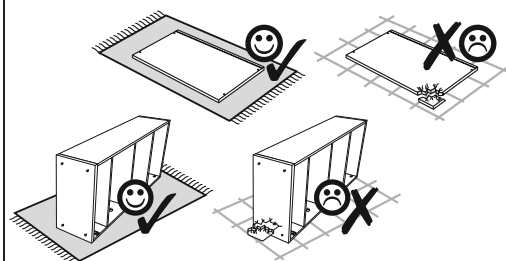

# Instalation manual

BIU\_140\_2D1S

Element symbol	Dimensions			Code	Package
1	1400	550	16	1	BIU_140_2D1S.001
2	750	450	16	1	BIU_140_2D1S.002
3	750	450	16	1	BIU_140_2D1S.003
4	750	450	16	1	BIU_140_2D1S.004
5	750	450	16	1	BIU_140_2D1S.005
6	654	368	16	2	BIU_140_2D1S.006
7	467	396	16	1	BIU_140_2D1S.007
8	467	396	16	1	BIU_140_2D1S.008
9	368	450	16	2	BIU_140_2D1S.009
10	550	300	16	1	BIU_140_2D1S.010
11	368	432	16	1	BIU_140_2D1S.011
12	368	432	16	2	BIU_140_2D1S.012
13	396	192	16	1	BIU_140_2D1S.013
14	400	120	16	1	BIU_140_2D1S.014
15	400	120	16	1	BIU_140_2D1S.015
16	311	120	16	1	BIU_140_2D1S.016
17	368	80	16	2	BIU_140_2D1S.017
18	325	398	3	1	BIU_140_2D1S.018