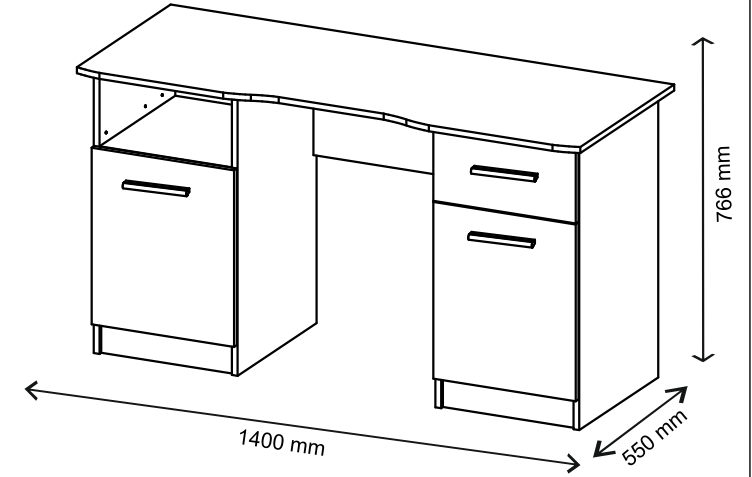

# Instalation manual

BIU\_140\_2D1S

Element symbol	Dimensions			Code	Package
1	1400	550	16	1	BIU_140_2D1S.001
2	750	450	16	1	BIU_140_2D1S.002
3	750	450	16	1	BIU_140_2D1S.003
4	750	450	16	1	BIU_140_2D1S.004
5	750	450	16	1	BIU_140_2D1S.005
6	654	368	16	2	BIU_140_2D1S.006
7	467	396	16	1	BIU_140_2D1S.007
8	467	396	16	1	BIU_140_2D1S.008
9	368	450	16	2	BIU_140_2D1S.009
10	550	300	16	1	BIU_140_2D1S.010
11	368	432	16	1	BIU_140_2D1S.011
12	368	432	16	2	BIU_140_2D1S.012
13	396	192	16	1	BIU_140_2D1S.013
14	400	120	16	1	BIU_140_2D1S.014
15	400	120	16	1	BIU_140_2D1S.015
16	311	120	16	1	BIU_140_2D1S.016
17	368	80	16	2	BIU_140_2D1S.017
18	325	398	3	1	BIU_140_2D1S.018