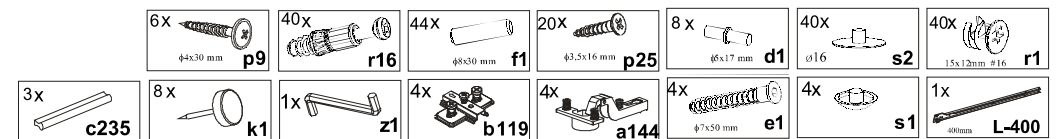

# Instalation manual

BIU\_140\_2D1S

Element symbol	Dimensions			Code	Package
1	1400	550	16	1	BIU_140_2D1S.001
2	750	450	16	1	BIU_140_2D1S.002
3	750	450	16	1	BIU_140_2D1S.003
4	750	450	16	1	BIU_140_2D1S.004
5	750	450	16	1	BIU_140_2D1S.005
6	654	368	16	2	BIU_140_2D1S.006
7	467	396	16	1	BIU_140_2D1S.007
8	467	396	16	1	BIU_140_2D1S.008
9	368	450	16	2	BIU_140_2D1S.009
10	550	300	16	1	BIU_140_2D1S.010
11	368	432	16	1	BIU_140_2D1S.011
12	368	432	16	2	BIU_140_2D1S.012
13	396	192	16	1	BIU_140_2D1S.013
14	400	120	16	1	BIU_140_2D1S.014
15	400	120	16	1	BIU_140_2D1S.015
16	311	120	16	1	BIU_140_2D1S.016
17	368	80	16	2	BIU_140_2D1S.017
18	325	398	3	1	BIU_140_2D1S.018