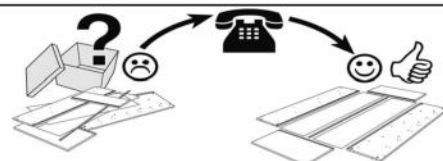

Maui(RCXL/BK-2EL/BETT-SE-1OT)(1OT-SE-2EL/BETT-RCXL/BK)