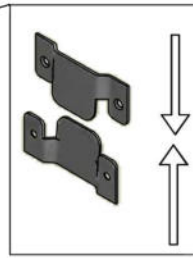

Maui (2AL/BETT-RC/BK)(RC/BK-2AL/BETT)

(2AL/BETT-RC/BK)

(RC/BK-2AL/BETT)

MAX 35KG

08-06-2021

08-06-2021