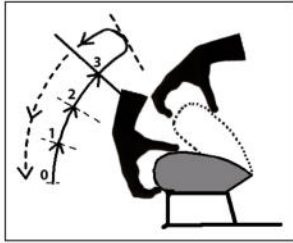

Maui (2AL/BETT-RC/BK)(RC/BK-2AL/BETT)

(2AL/BETT-RC/BK)

(RC/BK-2AL/BETT)

MAX 35KG

08-06-2021

08-06-2021