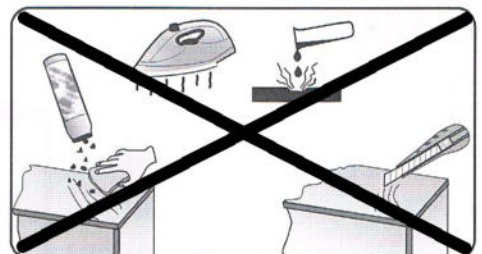

Maui (2AL/BETT-RC/BK)(RC/BK-2AL/BETT)

(2AL/BETT-RC/BK)

(RC/BK-2AL/BETT)

MAX 35KG

08-06-2021

08-06-2021