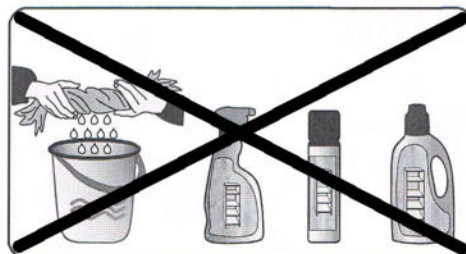

Maui (2AL/BETT-RC/BK)(RC/BK-2AL/BETT)

(2AL/BETT-RC/BK)

(RC/BK-2AL/BETT)

MAX 35KG

08-06-2021

08-06-2021