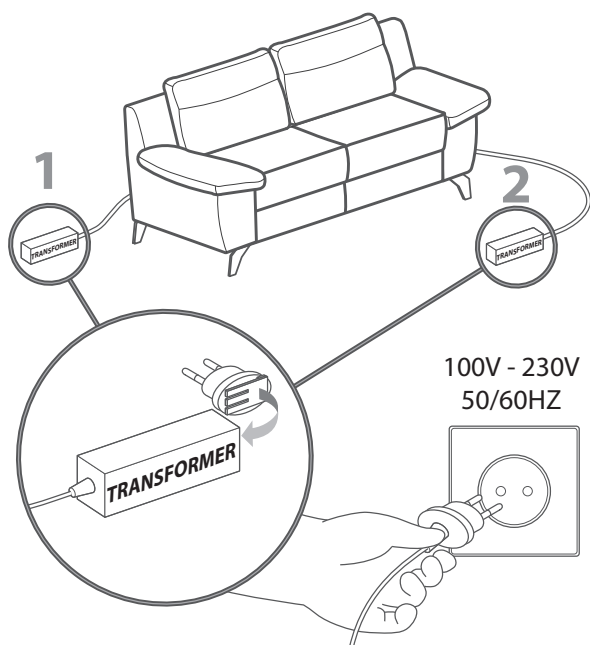

6

7

Perle

8

AC/DC Adapter
Model No.: KE 1110030/MO-PS-1589
Input: 100-240V~, 50/60 Hz, 1.5A
Output: DC29V --- 1A
Ta=40°C 70.2016 ⓅⓈⓉ
Duty Cycle: 2min on/18min off
Current Fuse: T2AL250VAC
For indoor use only IP20 🏠📦🗑️
Class 2 Power Unit
Efficiency level Ⓡ
GEMS✓ CEC✓ ERP✓
SELV✓ RoHS✓ REACH✓