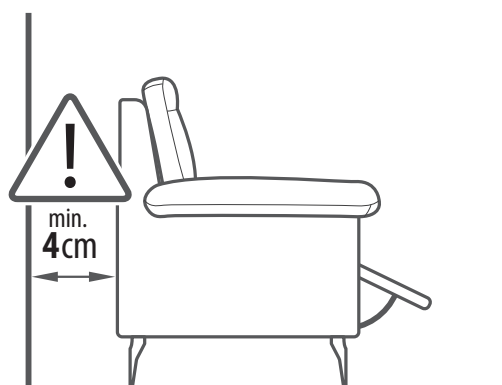

6

7

Perle

8

AC/DC Adapter
Model No.: KE 1110030/MO-PS-1589
Input: 100-240V~, 50/60 Hz, 1.5A
Output: DC29V --- 1A
Ta=40°C 70.2016 ⓅⓈⓉ
Duty Cycle: 2min on/18min off
Current Fuse: T2AL250VAC
For indoor use only IP20 🏠📦🗑️
Class 2 Power Unit
Efficiency level Ⓡ
GEMS✓ CEC✓ ERP✓
SELV✓ RoHS✓ REACH✓