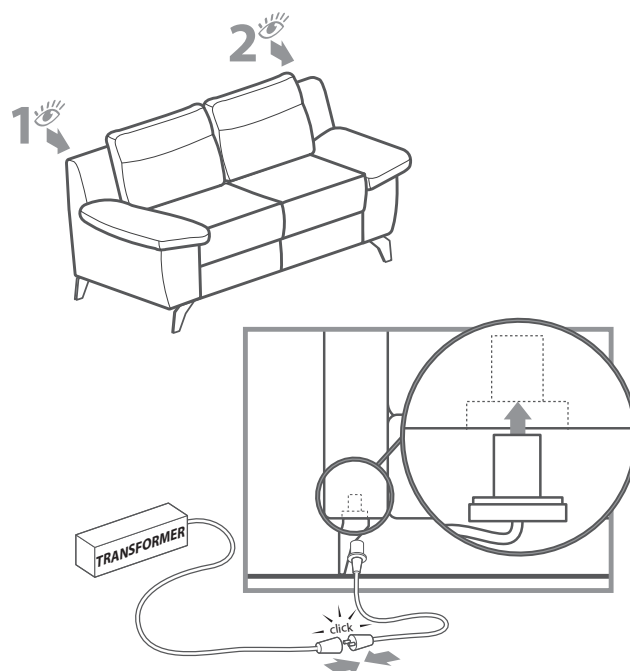

6

7

Perle

8

AC/DC Adapter
Model No.: KE 1110030/MO-PS-1589
Input: 100-240V~, 50/60 Hz, 1.5A
Output: DC29V --- 1A
Ta=40°C 70.2016 ⓅⓈⓉ
Duty Cycle: 2min on/18min off
Current Fuse: T2AL250VAC
For indoor use only IP20 🏠📦🗑️
Class 2 Power Unit
Efficiency level Ⓡ
GEMS✓ CEC✓ ERP✓
SELV✓ RoHS✓ REACH✓