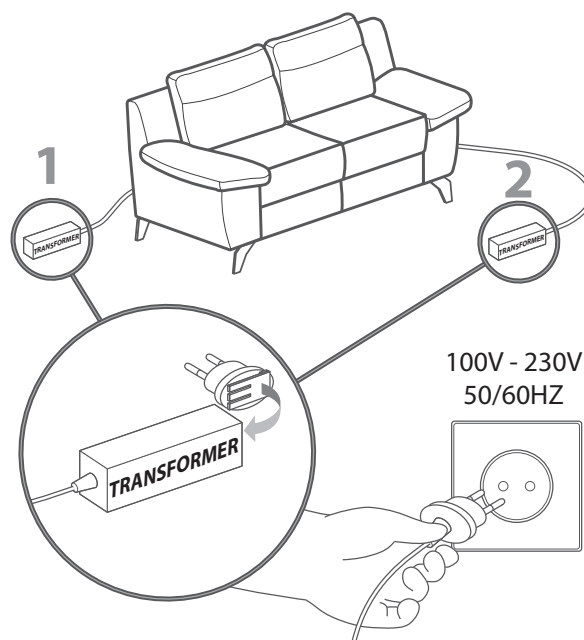

6

7

Perle

8

AC/DC Adapter
Model No.: KE 1110030/MO-PS-1589
Input: 100-240V~, 50/60 Hz, 1.5A
Output: DC29V --- 1A
Ta=40°C 70.2016 ⓅⓈⓉ
Duty Cycle: 2min on/18min off
Current Fuse: T2AL250VAC
For indoor use only IP20 🏠📦🗑️
Class 2 Power Unit
Efficiency level Ⓡ
GEMS✓ CEC✓ ERP✓
SELV✓ RoHS✓ REACH✓