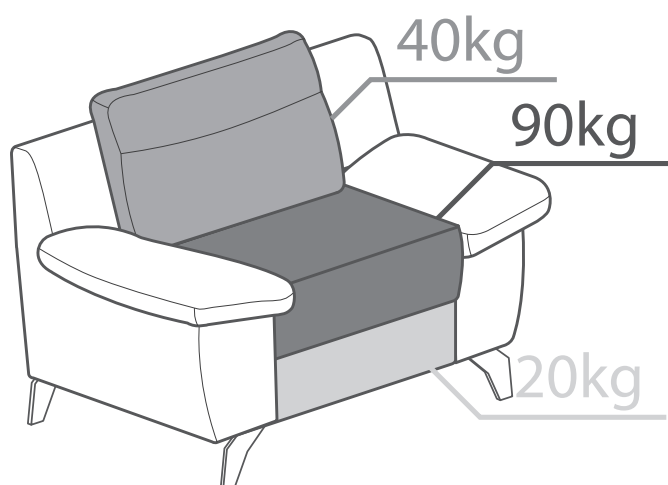

6

7

Perle

8

AC/DC Adapter
Model No.: KE 1110030/MO-PS-1589
Input: 100-240V~, 50/60 Hz, 1.5A
Output: DC29V --- 1A
Ta=40°C 70.2016 ⓅⓈⓉ
Duty Cycle: 2min on/18min off
Current Fuse: T2AL250VAC
For indoor use only IP20 🏠📦🗑️
Class 2 Power Unit
Efficiency level Ⓡ
GEMS✓ CEC✓ ERP✓
SELV✓ RoHS✓ REACH✓