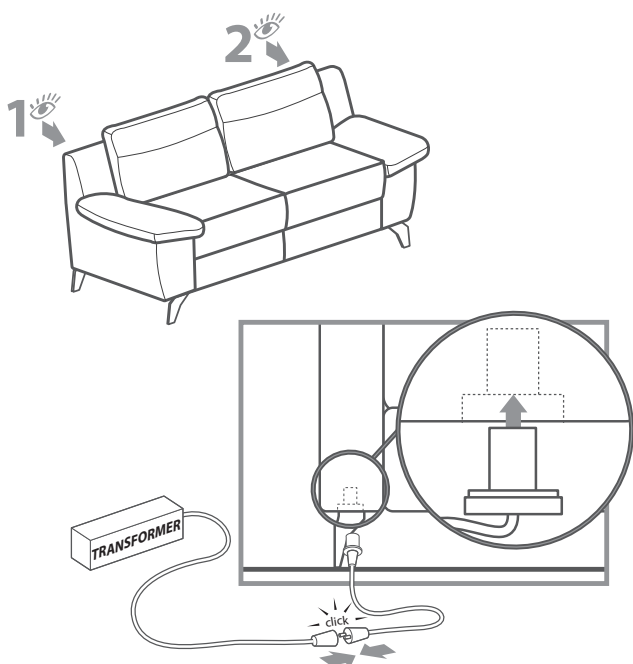

6

7

Perle

8

AC/DC Adapter
Model No.: KE 1110030/MO-PS-1589
Input: 100-240V~, 50/60 Hz, 1.5A
Output: DC29V --- 1A
Ta=40°C 70.2016 ⓅⓈⓉ
Duty Cycle: 2min on/18min off
Current Fuse: T2AL250VAC
For indoor use only IP20 🏠📦🗑️
Class 2 Power Unit
Efficiency level Ⓡ
GEMS✓ CEC✓ ERP✓
SELV✓ RoHS✓ REACH✓