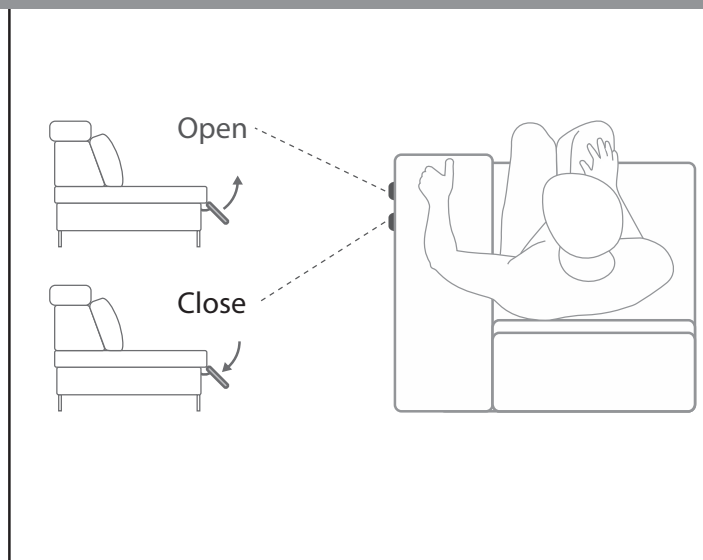

6

7

Perle

8

AC/DC Adapter
Model No.: KE 1110030/MO-PS-1589
Input: 100-240V~, 50/60 Hz, 1.5A
Output: DC29V --- 1A
Ta=40°C 70.2016 ⓅⓈⓉ
Duty Cycle: 2min on/18min off
Current Fuse: T2AL250VAC
For indoor use only IP20 🏠📦🗑️
Class 2 Power Unit
Efficiency level Ⓡ
GEMS✓ CEC✓ ERP✓
SELV✓ RoHS✓ REACH✓