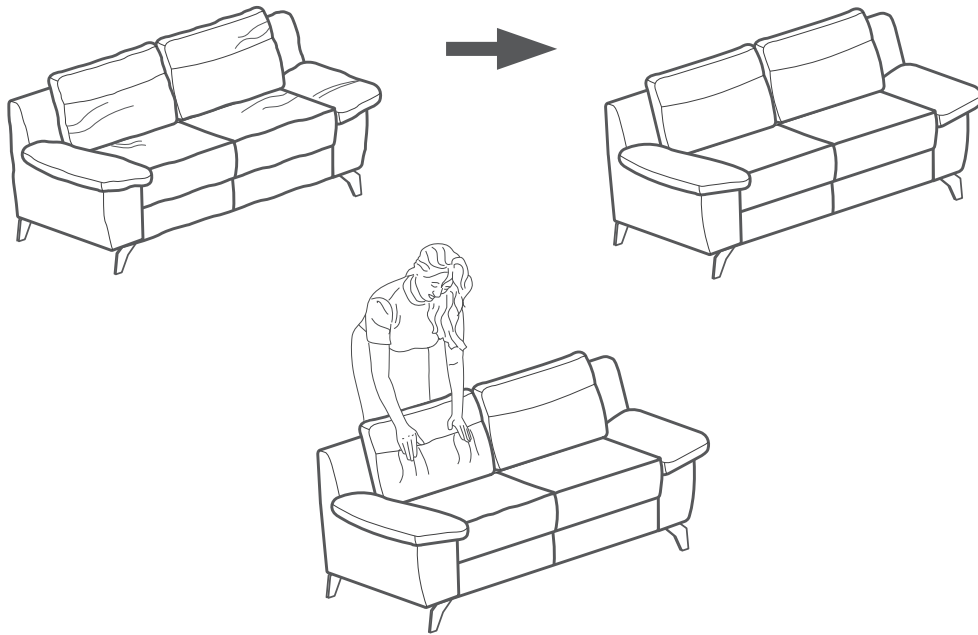

6

7

Perle

8

AC/DC Adapter
Model No.: KE 1110030/MO-PS-1589
Input: 100-240V~, 50/60 Hz, 1.5A
Output: DC29V --- 1A
Ta=40°C 70.2016 ⓅⓈⓉ
Duty Cycle: 2min on/18min off
Current Fuse: T2AL250VAC
For indoor use only IP20 🏠📦🗑️
Class 2 Power Unit
Efficiency level Ⓡ
GEMS✓ CEC✓ ERP✓
SELV✓ RoHS✓ REACH✓