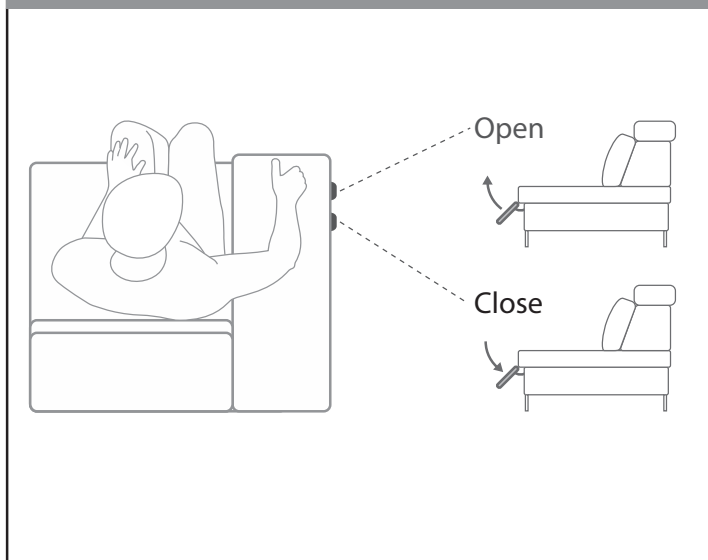

6

7

Perle

8

AC/DC Adapter
Model No.: KE 1110030/MO-PS-1589
Input: 100-240V~, 50/60 Hz, 1.5A
Output: DC29V --- 1A
Ta=40°C 70.2016 ⓅⓈⓉ
Duty Cycle: 2min on/18min off
Current Fuse: T2AL250VAC
For indoor use only IP20 🏠📦🗑️
Class 2 Power Unit
Efficiency level Ⓡ
GEMS✓ CEC✓ ERP✓
SELV✓ RoHS✓ REACH✓