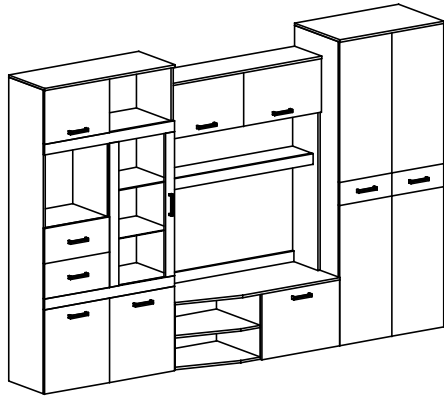

ROSSA

WITRYNA

D10
PZ35PL x4

C10
Z35PL x4

W7
2x20 x8

W1
GLUE, LEIM, LEPILO, LIM x1

H6
300mm x2

W13
x...(1)

K1
ø15x12 x32

F2
x16

K6
x4

G34
3,5x16 x24

G8
4x30 x12

B1
ø8x35 x68

W5
LED x...(2)

K5
x32