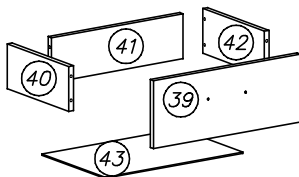

ROSSA

WITRYNA

D10
PZ35PL x4

C10
Z35PL x4

W7
2x20 x8

W1
GLUE, LEIM, LEPILO, LIM x1

H6
300mm x2

W13
x...(1)

K1
ø15x12 x32

F2
x16

K6
x4

G34
3,5x16 x24

G8
4x30 x12

B1
ø8x35 x68

W5
LED x...(2)

K5
x32