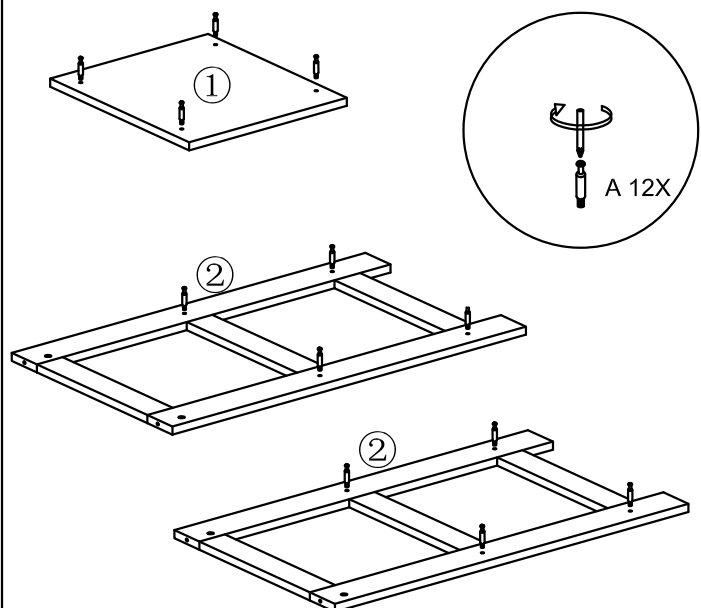

x1

30 min

A X12	B X12	C (4x25mm)X12	D X1
E X4	F X1	G X2	

① x1	② x2	③ x1
④ x1	⑤ x1	⑥ x1
⑦ x2	⑧ x1	

1