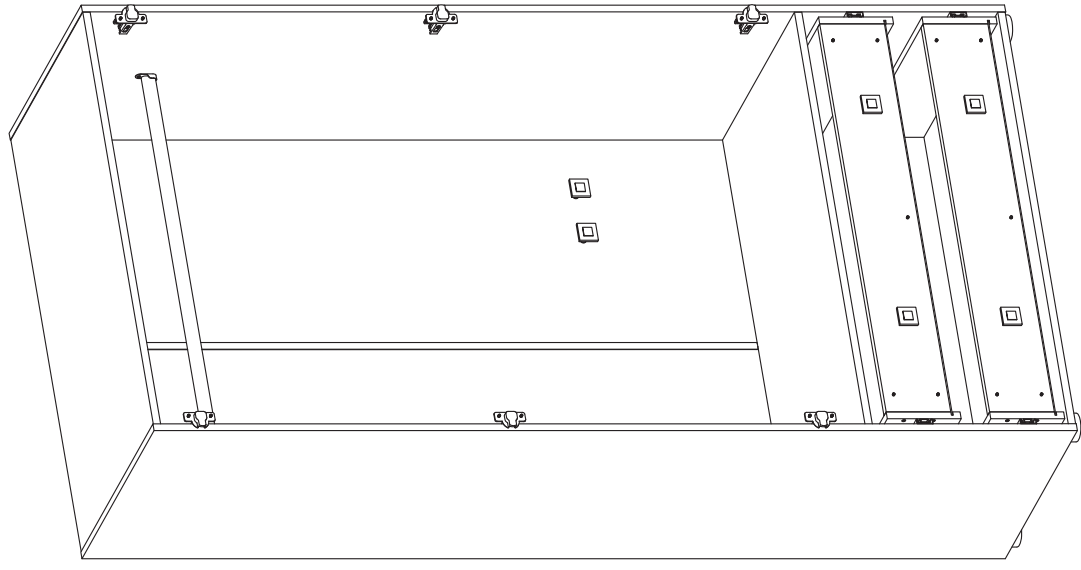

2X

A	B	C	D
1	546x1998x16	1	1/2
2	546x1998x16	1	1/2
3	545x968x16	1	2/2
4	545x968x16	2	2/2
5	1992x495x3	2	1/2
6	912x140x16	2	2/2
7	912x140x16	2	2/2
8	500x160x16	4	2/2
9	912x90x16	2	2/2
10	926x496x3	2	2/2

* - The facade is bought separately.

MODERN (STYLE)	STL.327.04
MODERN (TECHNO)	STL.328.04
MODERN (ABRIS)	STL.329.04

furniture fittings art. 016 is used to pull together two cabinets