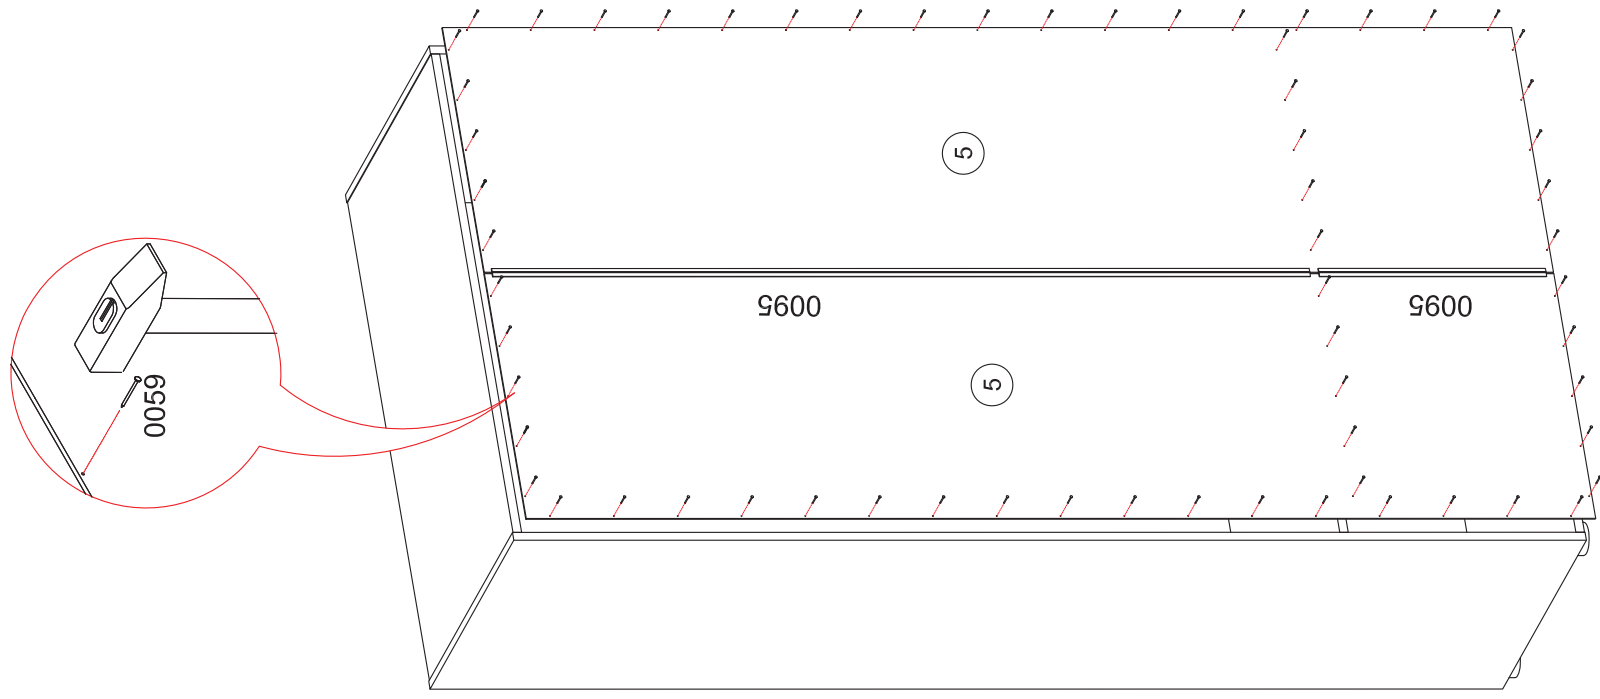

2X

A	B	C	D
1	546x1998x16	1	1/2
2	546x1998x16	1	1/2
3	545x968x16	1	2/2
4	545x968x16	2	2/2
5	1992x495x3	2	1/2
6	912x140x16	2	2/2
7	912x140x16	2	2/2
8	500x160x16	4	2/2
9	912x90x16	2	2/2
10	926x496x3	2	2/2

* - The facade is bought separately.

MODERN (STYLE)	STL.327.04
MODERN (TECHNO)	STL.328.04
MODERN (ABRIS)	STL.329.04

furniture fittings art. 016 is used to pull together two cabinets