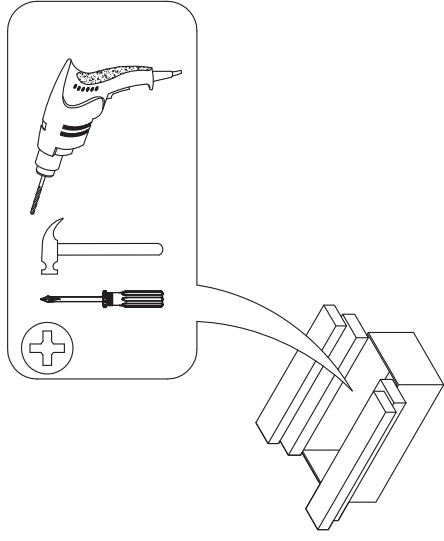

2X

A	B	C	D
1	546x1998x16	1	1/2
2	546x1998x16	1	1/2
3	545x968x16	1	2/2
4	545x968x16	2	2/2
5	1992x495x3	2	1/2
6	912x140x16	2	2/2
7	912x140x16	2	2/2
8	500x160x16	4	2/2
9	912x90x16	2	2/2
10	926x496x3	2	2/2

* - The facade is bought separately.

MODERN (STYLE)	STL.327.04
MODERN (TECHNO)	STL.328.04
MODERN (ABRIS)	STL.329.04

furniture fittings art. 016 is used to pull together two cabinets