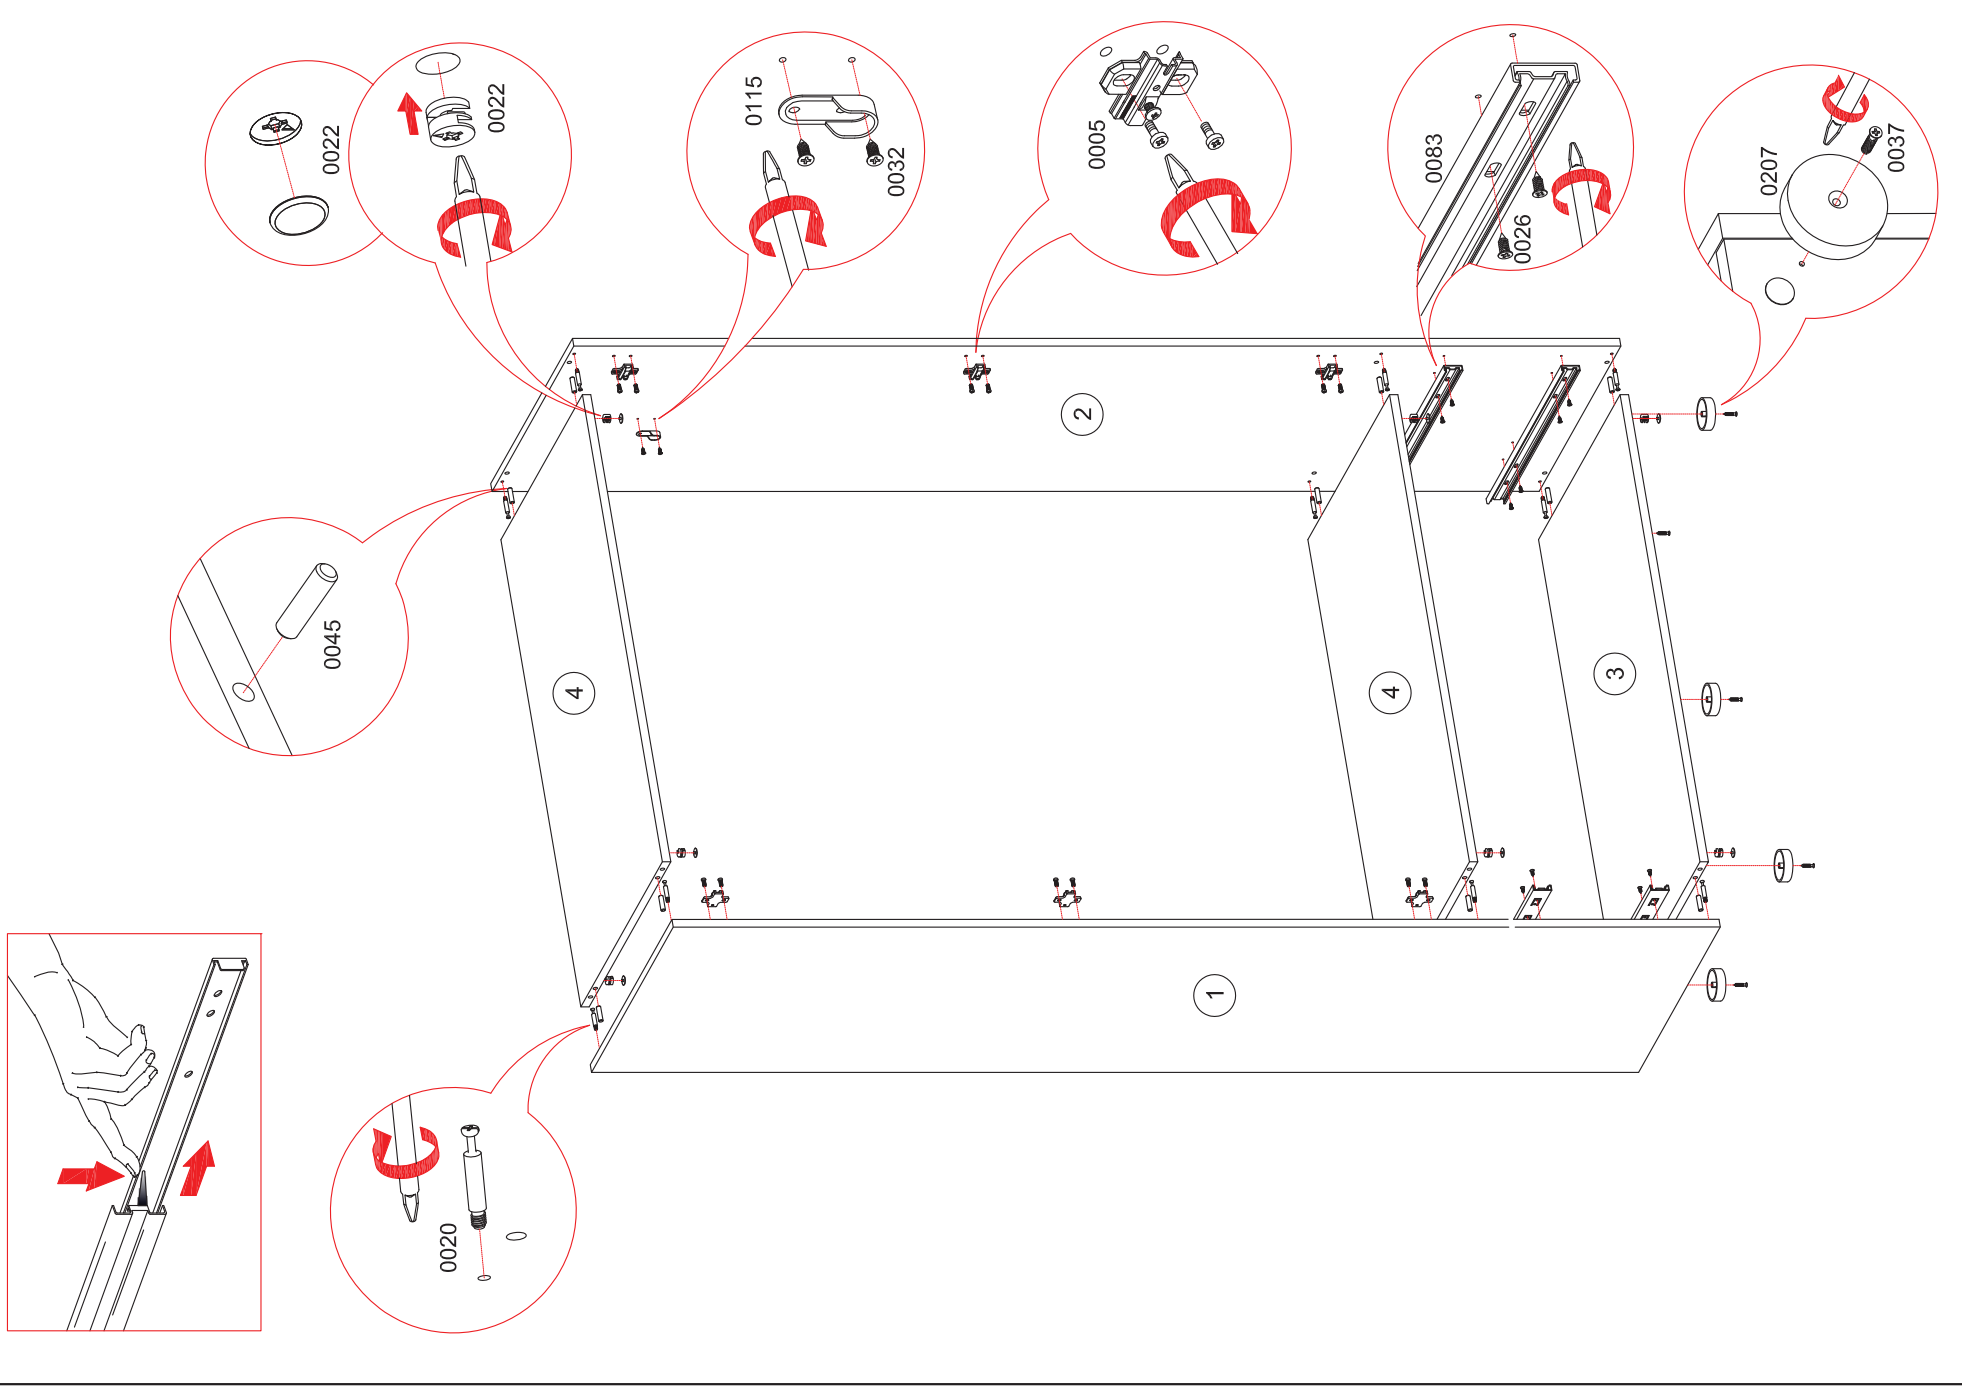

2X

A	B	C	D
1	546x1998x16	1	1/2
2	546x1998x16	1	1/2
3	545x968x16	1	2/2
4	545x968x16	2	2/2
5	1992x495x3	2	1/2
6	912x140x16	2	2/2
7	912x140x16	2	2/2
8	500x160x16	4	2/2
9	912x90x16	2	2/2
10	926x496x3	2	2/2

* - The facade is bought separately.

MODERN (STYLE)	STL.327.04
MODERN (TECHNO)	STL.328.04
MODERN (ABRIS)	STL.329.04

furniture fittings art. 016 is used to pull together two cabinets