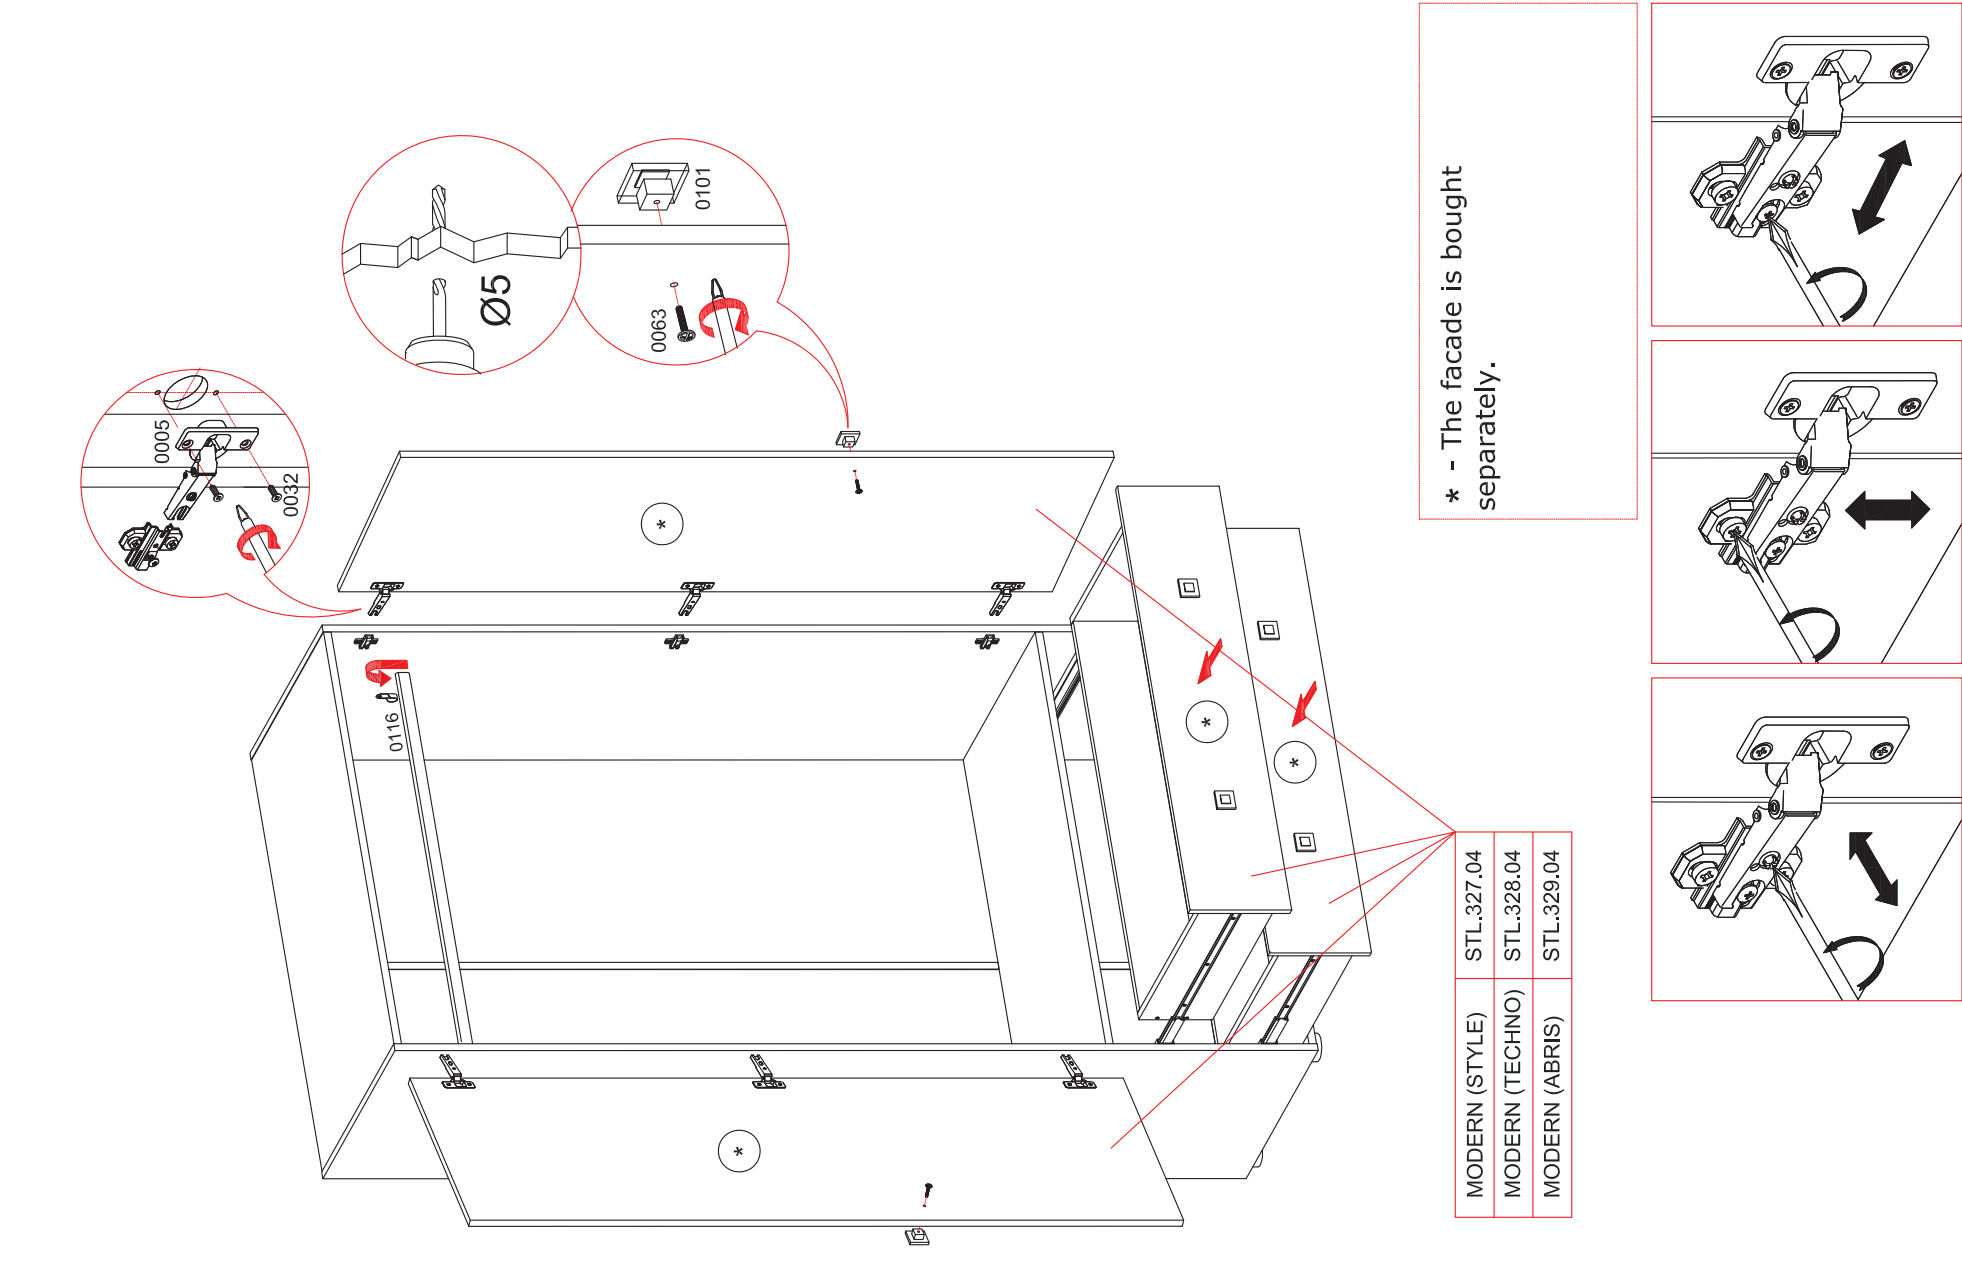

2X

A	B	C	D
1	546x1998x16	1	1/2
2	546x1998x16	1	1/2
3	545x968x16	1	2/2
4	545x968x16	2	2/2
5	1992x495x3	2	1/2
6	912x140x16	2	2/2
7	912x140x16	2	2/2
8	500x160x16	4	2/2
9	912x90x16	2	2/2
10	926x496x3	2	2/2

* - The facade is bought separately.

MODERN (STYLE)	STL.327.04
MODERN (TECHNO)	STL.328.04
MODERN (ABRIS)	STL.329.04

furniture fittings art. 016 is used to pull together two cabinets