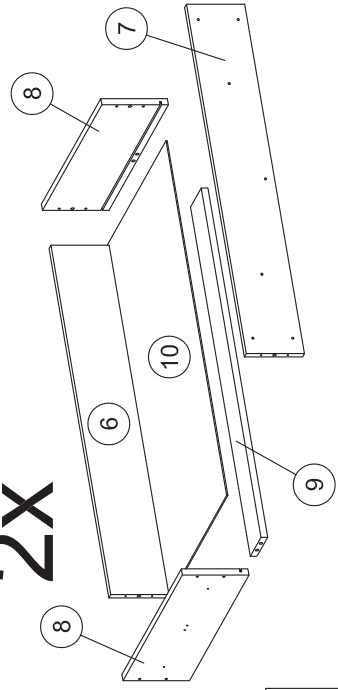

2X

A	B	C	D
1	546x1998x16	1	1/2
2	546x1998x16	1	1/2
3	545x968x16	1	2/2
4	545x968x16	2	2/2
5	1992x495x3	2	1/2
6	912x140x16	2	2/2
7	912x140x16	2	2/2
8	500x160x16	4	2/2
9	912x90x16	2	2/2
10	926x496x3	2	2/2

* - The facade is bought separately.

MODERN (STYLE)	STL.327.04
MODERN (TECHNO)	STL.328.04
MODERN (ABRIS)	STL.329.04

furniture fittings art. 016 is used to pull together two cabinets