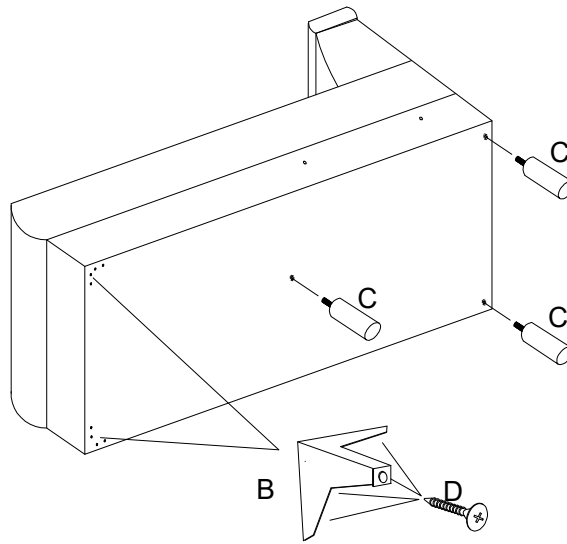

STORN L

CORNER SOFA L-R

135 kg

VERSION - L

VERSION - R

#	QUANTITY
1	1
2	1
3	1

M8.0x60mm  A	M8.0  A1	 A2	 B	 C	4.5x30mm  D
2	4	8	4	5	16

13

1

2

		4.5x30mm 
B	C	D
2	2	8

3

		4.5x30mm 
B	C	D
2	3	8

4

M8.0x60mm 	M8.0 
A	A1
2	4
	
A2	
8	

5