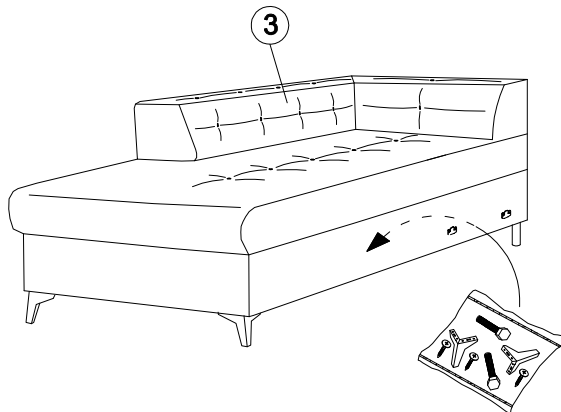

STORN L

CORNER SOFA L-R

135 kg

VERSION - L

VERSION - R

#	QUANTITY
1	1
2	1
3	1

M8.0x60mm  A	M8.0  A1	 A2	 B	 C	4.5x30mm  D
2	4	8	4	5	16

13

1

2

		4.5x30mm 
B	C	D
2	2	8

3

		4.5x30mm 
B	C	D
2	3	8

4

M8.0x60mm 	M8.0 
A	A1
2	4
	
A2	
8	

5