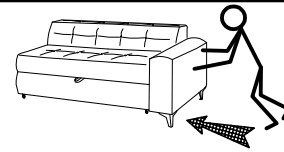

STORN L

CORNER SOFA L-R

135 kg

VERSION - L

VERSION - R

#	QUANTITY
1	1
2	1
3	1

M8.0x60mm  A	M8.0  A1	 A2	 B	 C	4.5x30mm  D
2	4	8	4	5	16

13

1

2

		4.5x30mm 
B	C	D
2	2	8

3

		4.5x30mm 
B	C	D
2	3	8

4

M8.0x60mm 	M8.0 
A	A1
2	4
	
A2	
8	

5