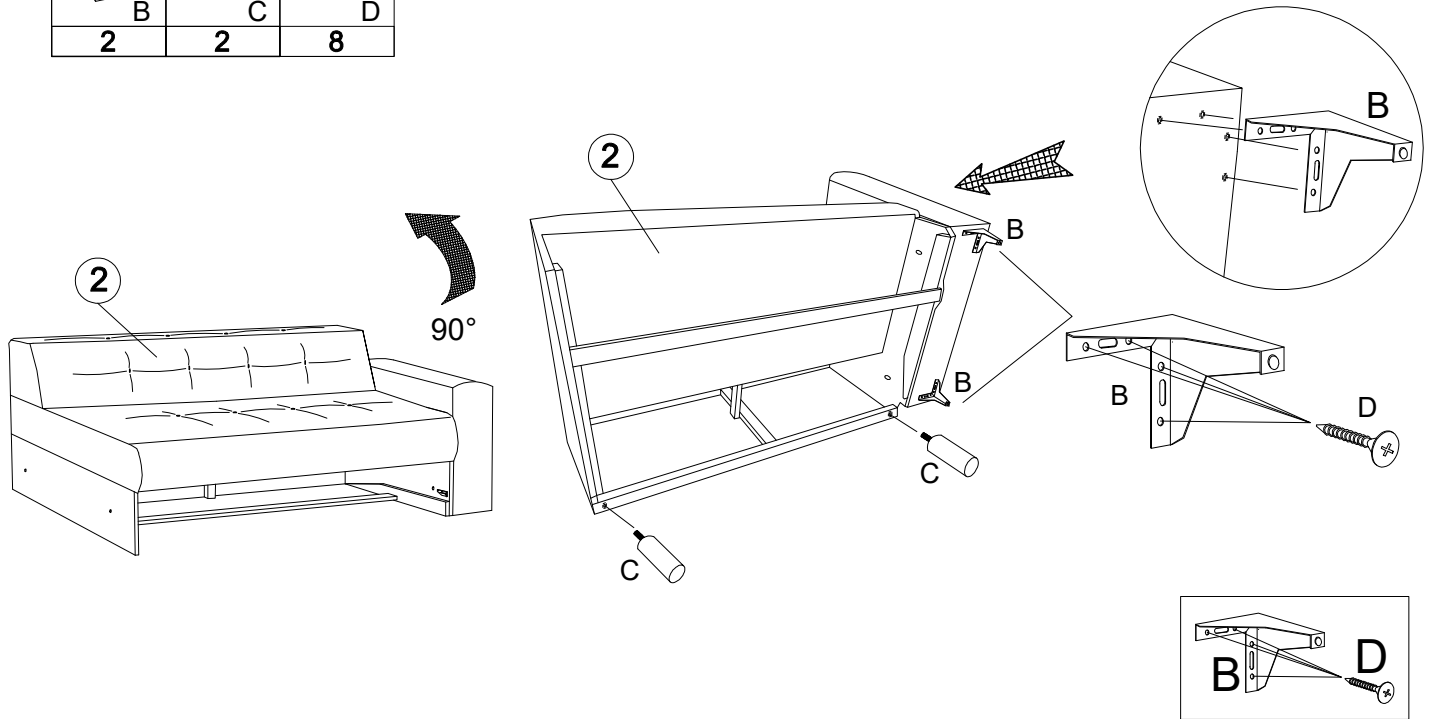

STORN L

CORNER SOFA L-R

135 kg

VERSION - L

VERSION - R

#	QUANTITY
1	1
2	1
3	1

M8.0x60mm  A	M8.0  A1	 A2	 B	 C	4.5x30mm  D
2	4	8	4	5	16

13

1

2

		4.5x30mm 
B	C	D
2	2	8

3

		4.5x30mm 
B	C	D
2	3	8

4

M8.0x60mm 	M8.0 
A	A1
2	4
	
A2	
8	

5