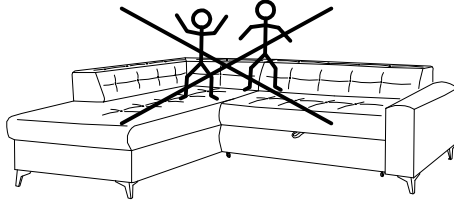

STORN L

CORNER SOFA L-R

135 kg

VERSION - L

VERSION - R

#	QUANTITY
1	1
2	1
3	1

M8.0x60mm  A	M8.0  A1	 A2	 B	 C	4.5x30mm  D
2	4	8	4	5	16

13

1

2

		4.5x30mm 
B	C	D
2	2	8

3

		4.5x30mm 
B	C	D
2	3	8

4

M8.0x60mm 	M8.0 
A	A1
2	4
	
A2	
8	

5