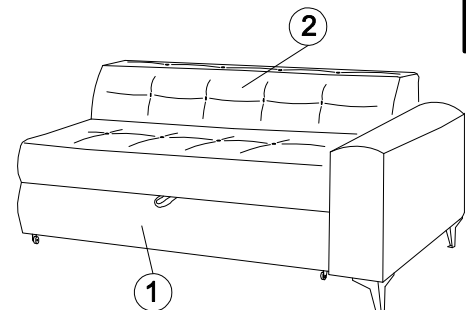

STORN L

CORNER SOFA L-R

135 kg

VERSION - L

VERSION - R

#	QUANTITY
1	1
2	1
3	1

M8.0x60mm  A	M8.0  A1	 A2	 B	 C	4.5x30mm  D
2	4	8	4	5	16

13

1

2

		4.5x30mm 
B	C	D
2	2	8

3

		4.5x30mm 
B	C	D
2	3	8

4

M8.0x60mm 	M8.0 
A	A1
2	4
	
A2	
8	

5