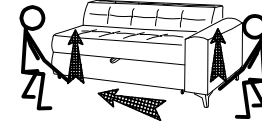

STORN L

CORNER SOFA L-R

135 kg

VERSION - L

VERSION - R

#	QUANTITY
1	1
2	1
3	1

M8.0x60mm  A	M8.0  A1	 A2	 B	 C	4.5x30mm  D
2	4	8	4	5	16

13