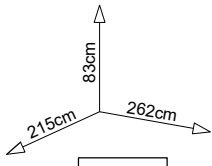

STORN L

CORNER SOFA L-R

135 kg

VERSION - L

VERSION - R

#	QUANTITY
1	1
2	1
3	1

M8.0x60mm  A	M8.0  A1	 A2	 B	 C	4.5x30mm  D
2	4	8	4	5	16

13

1

2

		4.5x30mm 
B	C	D
2	2	8

3

		4.5x30mm 
B	C	D
2	3	8

4

M8.0x60mm 	M8.0 
A	A1
2	4
	
A2	
8	

5