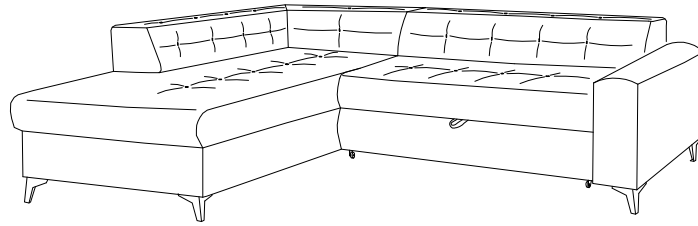

STORN L

CORNER SOFA L-R

135 kg

VERSION - L

VERSION - R

#	QUANTITY
1	1
2	1
3	1

M8.0x60mm  A	M8.0  A1	 A2	 B	 C	4.5x30mm  D
2	4	8	4	5	16

13

1

2

		4.5x30mm 
B	C	D
2	2	8

3

		4.5x30mm 
B	C	D
2	3	8

4

M8.0x60mm 	M8.0 
A	A1
2	4
	
A2	
8	

5