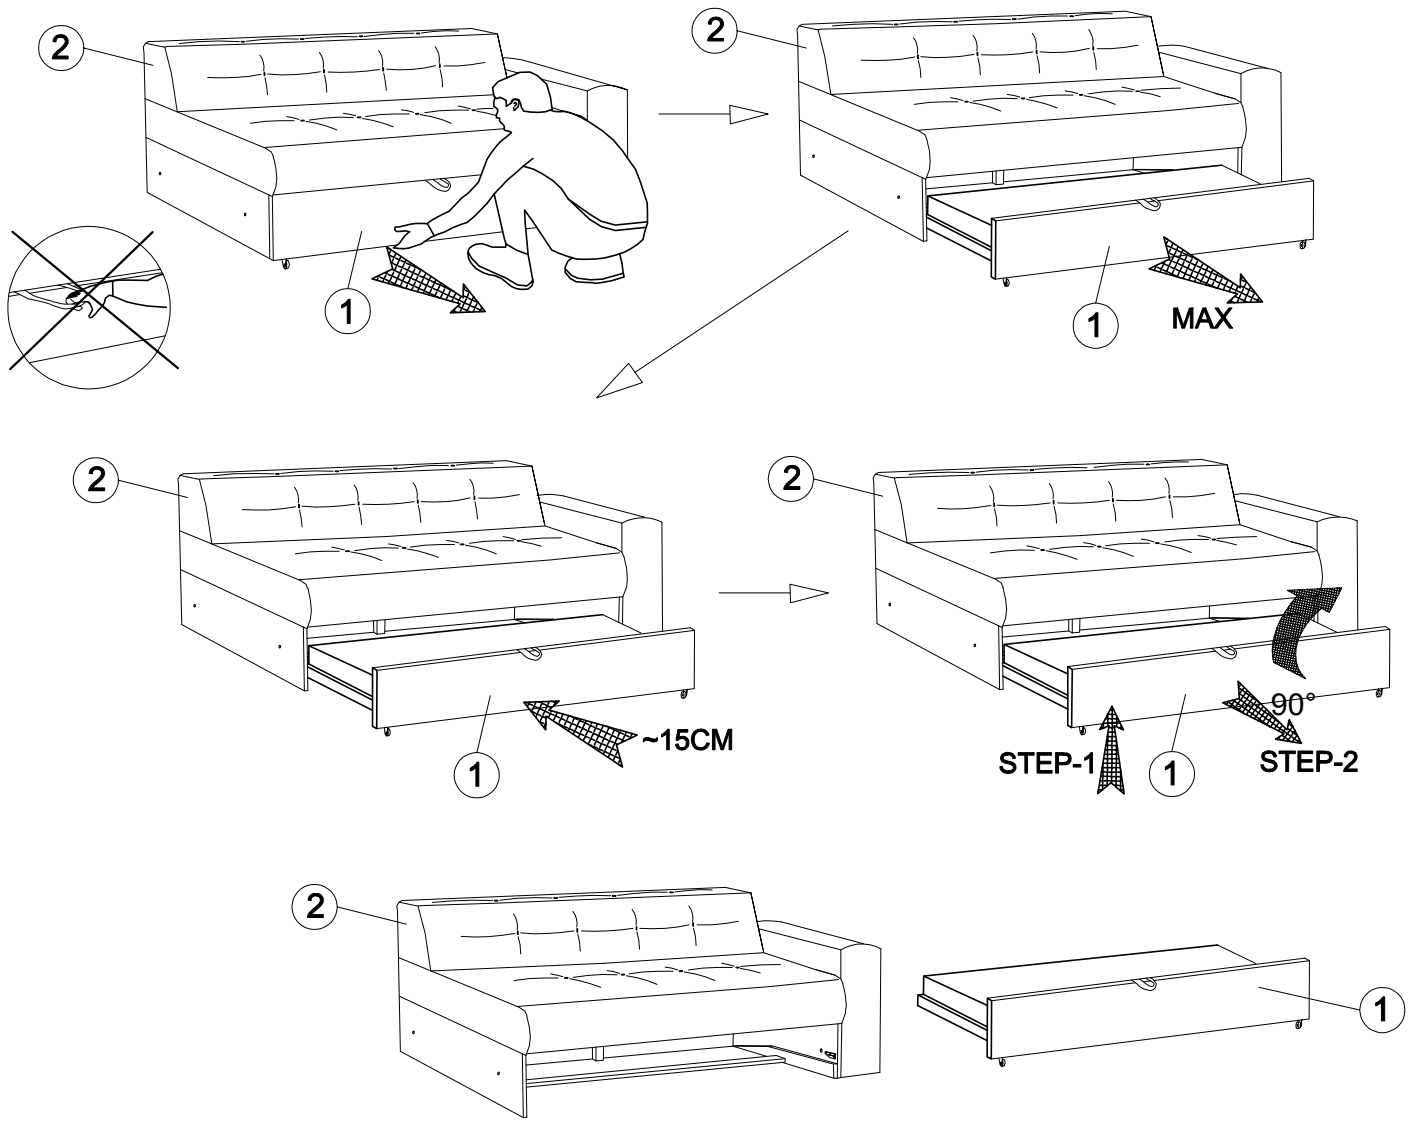

STORN L

CORNER SOFA L-R

135 kg

VERSION - L

VERSION - R

#	QUANTITY
1	1
2	1
3	1

M8.0x60mm  A	M8.0  A1	 A2	 B	 C	4.5x30mm  D
2	4	8	4	5	16

13

1

2

		4.5x30mm 
B	C	D
2	2	8

3

		4.5x30mm 
B	C	D
2	3	8

4

M8.0x60mm 	M8.0 
A	A1
2	4
	
A2	
8	

5