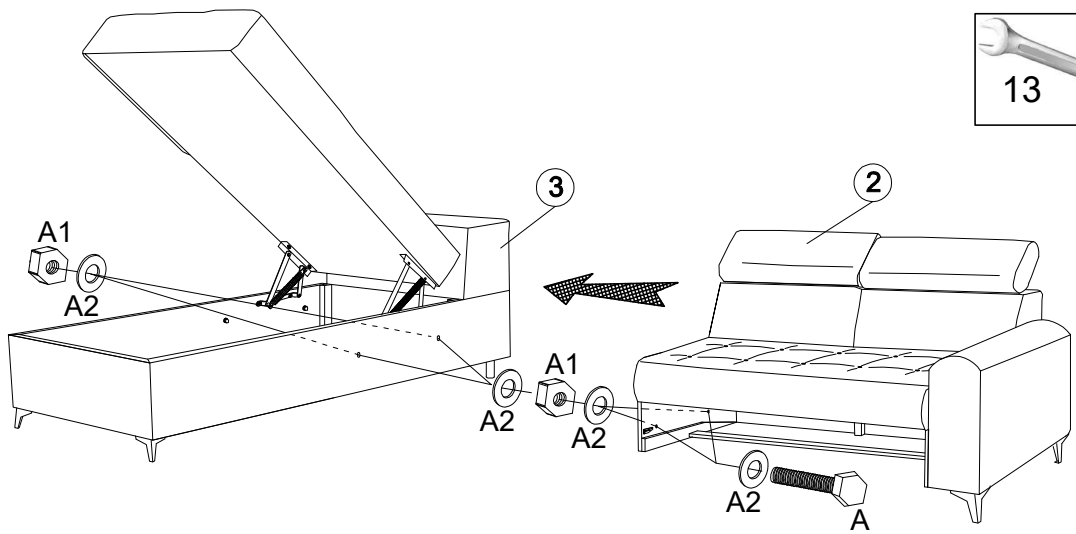

STORN L

CORNER SOFA L-R

135 kg

VERSION - L

VERSION - R

#	QUANTITY
1	1
2	1
3	1

M8.0x60mm  A	M8.0  A1	 A2	 B	 C	4.5x30mm  D
2	4	8	4	5	16

13

1

2

		4.5x30mm 
B	C	D
2	2	8

3

		4.5x30mm 
B	C	D
2	3	8

4

M8.0x60mm 	M8.0 
A	A1
2	4
	
A2	
8	

5