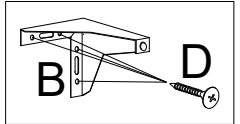

STORN L

CORNER SOFA L-R

135 kg

VERSION - L

VERSION - R

#	QUANTITY
1	1
2	1
3	1

M8.0x60mm  A	M8.0  A1	 A2	 B	 C	4.5x30mm  D
2	4	8	4	5	16

13

1

2

		4.5x30mm 
B	C	D
2	2	8

3

		4.5x30mm 
B	C	D
2	3	8

4

M8.0x60mm 	M8.0 
A	A1
2	4
	
A2	
8	

5