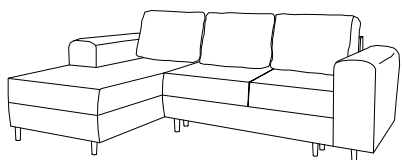

PERA

CORNER SOFA L-R

VERSION-L

VERSION-R

#	QUANTITY
1	1
2	1
3	1
4	1
5	3

3.5x35mm

A

6