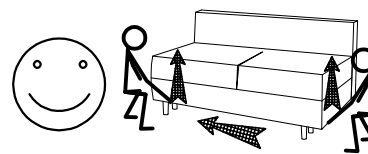

PERA

CORNER SOFA L-R

VERSION-L

VERSION-R

#	QUANTITY
1	1
2	1
3	1
4	1
5	3

3.5x35mm

A

6