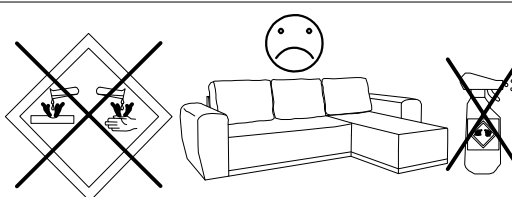

PERA

CORNER SOFA L-R

VERSION-L

VERSION-R

#	QUANTITY
1	1
2	1
3	1
4	1
5	3

3.5x35mm

A

6